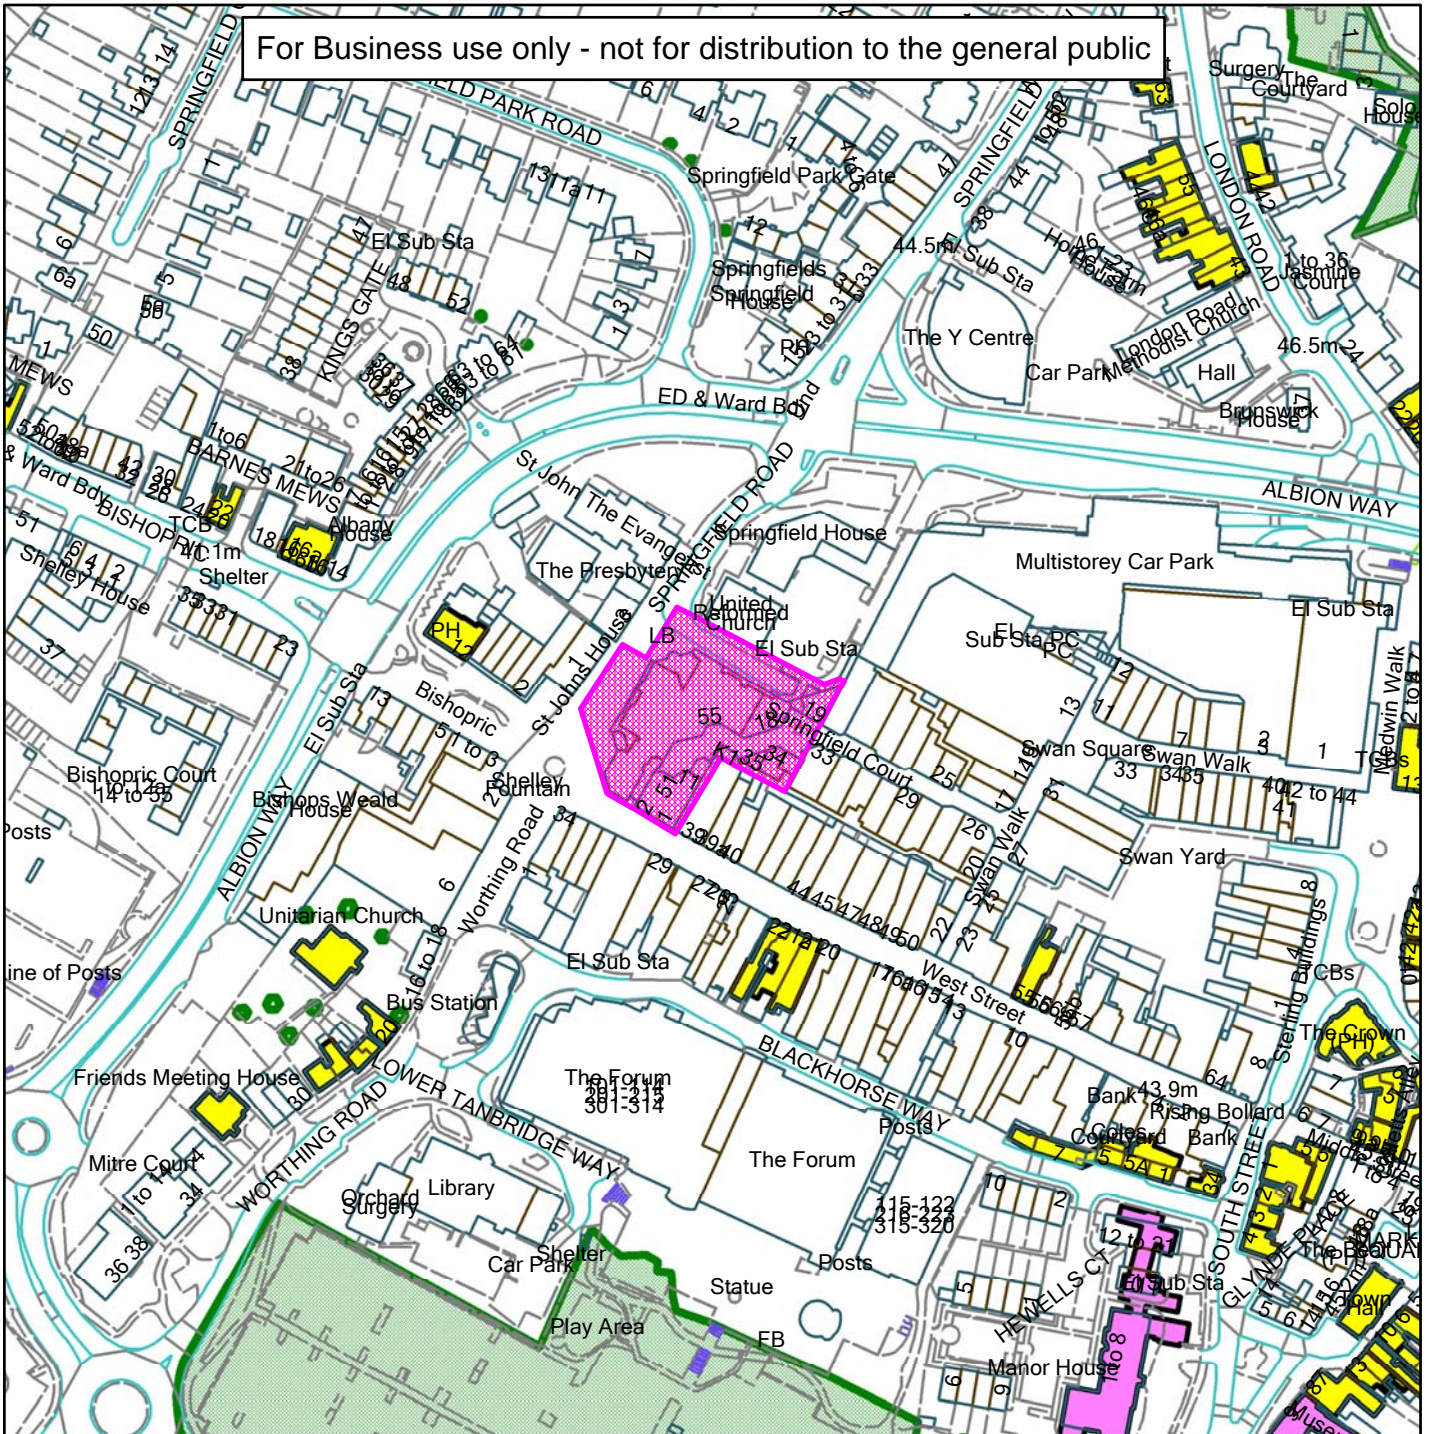

Swan Walk Shopping Centre

For Business use only - not for distribution to the general public

Scale: 1:2,500

Reproduced from the Ordnance Survey map with permission of the Controller of Her Majesty's Stationery Office © Crown Copyright 2012.

Unauthorised reproduction infringes Crown Copyright and may lead to prosecution or civil proceedings.

Organisation	Horsham District Council
Department	
Comments	
Date	24/11/2016
MSA Number	100023865